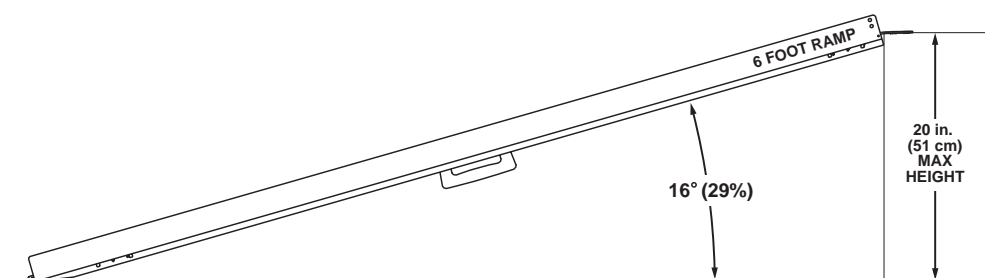

# Single Fold Ramps

° = degree of slope  
% = percent grade

				16° (29%)	20 in. (51 cm)
				15° (27%)	14 in. (36 cm)
			15° (27%)	13° (23%)	13 in. (33 cm)
		17° (31%)	13° (23%)	11° (20%)	12 in. (30 cm)
		15° (27%)	11° (20%)	10° (18%)	11 in. (28 cm)
	16° (29%)	12° (21%)	9° (16%)	8° (14%)	10 in. (25 cm)
	15° (27%)	11° (20%)	9° (16%)	7° (12%)	9 in. (23 cm)
	13° (23%)	10° (18%)	8° (14%)	6° (11%)	8 in. (20 cm)
17° (31%)	11° (20%)	8° (14%)	7° (12%)	6° (11%)	7 in. (18 cm)
15° (27%)	10° (18%)	7° (12%)	6° (11%)	5° (9%)	6 in. (15 cm)
12° (21%)	8° (14%)	6° (11%)	5° (9%)	4° (7%)	5 in. (13 cm)
10° (18%)	6° (11%)	5° (9%)	4° (7%)	3° (5%)	4 in. (10 cm)
7° (12%)	—	—	—	—	3 in. (8 cm)
2 ft. (61 cm)	3 ft. (91 cm)	4 ft. (122 cm)	5 ft. (152 cm)	6 ft. (183 cm)	

Rise (Inches/cm)

Ramp Length (feet/cm)

## SPECIFICATIONS

Length.....	Width Folded .....	Width Unfolded .....	Weight
61cm (2').....	37.5cm (14.75").....	75cm (29.5") .....	5kg (12.0 lbs.)
91cm (3').....	37.5cm (14.75").....	75cm (29.5") .....	8kg (17.5 lbs.)
122cm (4').....	37.5cm (14.75").....	75cm (29.5") .....	11kg (23.5 lbs.)
152cm (5').....	37.5cm (14.75").....	75cm (29.5") .....	13kg (29.5 lbs.)
183cm (6').....	37.5cm (14.75").....	75cm (29.5") .....	16kg (35.0 lbs.)