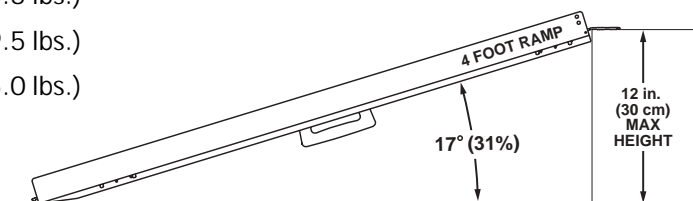

# Single Fold Ramps

° = degree of slope  
% = percent grade

				16° (29%)	20 in. (51 cm)
				15° (27%)	14 in. (36 cm)
			15° (27%)	13° (23%)	13 in. (33 cm)
		17° (31%)	13° (23%)	11° (20%)	12 in. (30 cm)
		15° (27%)	11° (20%)	10° (18%)	11 in. (28 cm)
	16° (29%)	12° (21%)	9° (16%)	8° (14%)	10 in. (25 cm)
	15° (27%)	11° (20%)	9° (16%)	7° (12%)	9 in. (23 cm)
	13° (23%)	10° (18%)	8° (14%)	6° (11%)	8 in. (20 cm)
17° (31%)	11° (20%)	8° (14%)	7° (12%)	6° (11%)	7 in. (18 cm)
15° (27%)	10° (18%)	7° (12%)	6° (11%)	5° (9%)	6 in. (15 cm)
12° (21%)	8° (14%)	6° (11%)	5° (9%)	4° (7%)	5 in. (13 cm)
10° (18%)	6° (11%)	5° (9%)	4° (7%)	3° (5%)	4 in. (10 cm)
7° (12%)	—	—	—	—	3 in. (8 cm)
2 ft. (61 cm)	3 ft. (91 cm)	4 ft. (122 cm)	5 ft. (152 cm)	6 ft. (183 cm)	

Rise (Inches/cm)

Ramp Length (feet/cm)

## SPECIFICATIONS

Length.....	Width Folded .....	Width Unfolded .....	Weight
61cm (2').....	37.5cm (14.75").....	75cm (29.5") .....	5kg (12.0 lbs.)
91cm (3').....	37.5cm (14.75").....	75cm (29.5") .....	8kg (17.5 lbs.)
122cm (4').....	37.5cm (14.75").....	75cm (29.5") .....	11kg (23.5 lbs.)
152cm (5').....	37.5cm (14.75").....	75cm (29.5") .....	13kg (29.5 lbs.)
183cm (6').....	37.5cm (14.75").....	75cm (29.5") .....	16kg (35.0 lbs.)