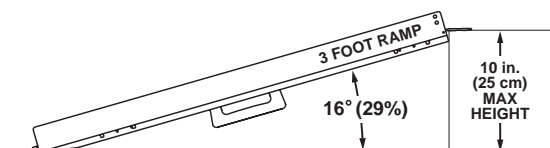

# Single Fold Ramps

° = degree of slope  
% = percent grade

				16° (29%)	20 in. (51 cm)
				15° (27%)	14 in. (36 cm)
			15° (27%)	13° (23%)	13 in. (33 cm)
		17° (31%)	13° (23%)	11° (20%)	12 in. (30 cm)
		15° (27%)	11° (20%)	10° (18%)	11 in. (28 cm)
	16° (29%)	12° (21%)	9° (16%)	8° (14%)	10 in. (25 cm)
	15° (27%)	11° (20%)	9° (16%)	7° (12%)	9 in. (23 cm)
	13° (23%)	10° (18%)	8° (14%)	6° (11%)	8 in. (20 cm)
17° (31%)	11° (20%)	8° (14%)	7° (12%)	6° (11%)	7 in. (18 cm)
15° (27%)	10° (18%)	7° (12%)	6° (11%)	5° (9%)	6 in. (15 cm)
12° (21%)	8° (14%)	6° (11%)	5° (9%)	4° (7%)	5 in. (13 cm)
10° (18%)	6° (11%)	5° (9%)	4° (7%)	3° (5%)	4 in. (10 cm)
7° (12%)	—	—	—	—	3 in. (8 cm)
2 ft. (61 cm)	3 ft. (91 cm)	4 ft. (122 cm)	5 ft. (152 cm)	6 ft. (183 cm)	

Rise (Inches/cm)

Ramp Length (feet/cm)

## SPECIFICATIONS

Length.....	Width Folded .....	Width Unfolded .....	Weight
61cm (2').....	37.5cm (14.75").....	75cm (29.5") .....	5kg (12.0 lbs.)
91cm (3').....	37.5cm (14.75").....	75cm (29.5") .....	8kg (17.5 lbs.)
122cm (4').....	37.5cm (14.75").....	75cm (29.5") .....	11kg (23.5 lbs.)
152cm (5').....	37.5cm (14.75").....	75cm (29.5") .....	13kg (29.5 lbs.)
183cm (6').....	37.5cm (14.75").....	75cm (29.5") .....	16kg (35.0 lbs.)