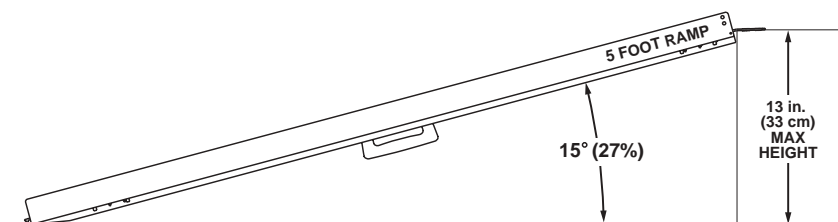

# Single Fold Ramps

° = degree of slope  
% = percent grade

				16° (29%)	20 in. (51 cm)
				15° (27%)	14 in. (36 cm)
			15° (27%)	13° (23%)	13 in. (33 cm)
		17° (31%)	13° (23%)	11° (20%)	12 in. (30 cm)
		15° (27%)	11° (20%)	10° (18%)	11 in. (28 cm)
	16° (29%)	12° (21%)	9° (16%)	8° (14%)	10 in. (25 cm)
	15° (27%)	11° (20%)	9° (16%)	7° (12%)	9 in. (23 cm)
	13° (23%)	10° (18%)	8° (14%)	6° (11%)	8 in. (20 cm)
17° (31%)	11° (20%)	8° (14%)	7° (12%)	6° (11%)	7 in. (18 cm)
15° (27%)	10° (18%)	7° (12%)	6° (11%)	5° (9%)	6 in. (15 cm)
12° (21%)	8° (14%)	6° (11%)	5° (9%)	4° (7%)	5 in. (13 cm)
10° (18%)	6° (11%)	5° (9%)	4° (7%)	3° (5%)	4 in. (10 cm)
7° (12%)	—	—	—	—	3 in. (8 cm)
2 ft. (61 cm)	3 ft. (91 cm)	4 ft. (122 cm)	5 ft. (152 cm)	6 ft. (183 cm)	

Rise (Inches/cm)

Ramp Length (feet/cm)

## SPECIFICATIONS

Length.....	Width Folded .....	Width Unfolded .....	Weight
61cm (2').....	37.5cm (14.75").....	75cm (29.5") .....	5kg (12.0 lbs.)
91cm (3').....	37.5cm (14.75").....	75cm (29.5") .....	8kg (17.5 lbs.)
122cm (4').....	37.5cm (14.75").....	75cm (29.5") .....	11kg (23.5 lbs.)
152cm (5').....	37.5cm (14.75").....	75cm (29.5") .....	13kg (29.5 lbs.)
183cm (6').....	37.5cm (14.75").....	75cm (29.5") .....	16kg (35.0 lbs.)